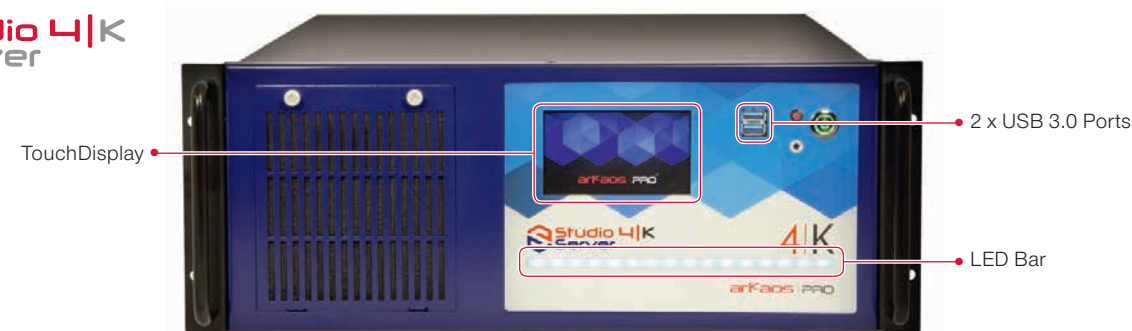

MEDIA SERVERS FRONT