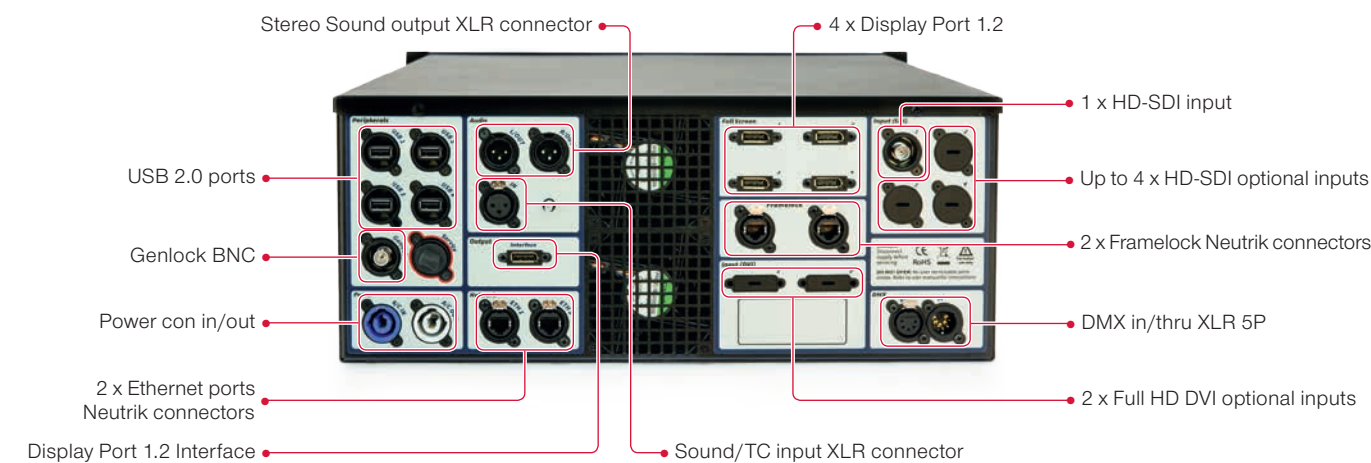

MEDIA SERVERS BACK

MEDIA SERVERS SERVERS COMPARISON TABLE

I/O SPECIFICATIONS	STAGE SERVER	STUDIO SERVER	STADIUM SERVER	STUDIO 4K SERVER
Interface output	1 (DVI/DP/HDMI)	1 (DVI)	1 (DVI)	1 (DP)
Output	2 (DVI)	4 (DVI)	6 (DVI)	4 (DP)
EDID Management	No	Yes	Yes	Yes
Input (Standard)	No	1 x HD-SDI	2 x HD-SDI	1 x HD-SDI
Input (Upgrade)	Up to 2 x HD-SDI or 2 x DVI	Up to 4 x HD-SDI & 2 x DVI	Up to 4 x HD-SDI & 2 x DVI	Up to 4 x HD-SDI & 2 x DVI
Output resolution	2 x Full HD	4 x Full HD	6 x Full HD	4 x 4K
DMX 5-pin connectors	Yes	Yes	Yes	Yes
Genlock	No	No	No	Yes
Framelock	No	No	No	Yes
USB	4 x USB 3.0 + 4 x USB 2	2 x USB 3.0 + 4 x USB 2	2 x USB 3.0 + 4 x USB 2	2 x USB 3.0 + 4 x USB 2
Balanced audio in/out (XLR)	No	Yes	Yes	Yes
Network	2	2	2	2
STORAGE				
System Drive	SSD 256 Gb	SSD 128 Gb	SSD 128 Gb	SSD 128 Gb
Separate Data Drive	No	SSD 256 Gb	SSD 480 Gb	SSD 256 Gb
SOFTWARE				
MediaMaster	Express / Pro	Pro	Pro	Pro
CuePlayer (in Theatre mode)	Yes	Yes	Yes	Yes
LED Mapper	Yes	Yes	Yes	Yes
Kling-Net Mapper	Yes	Yes	Yes	Yes
Video Mapper	Yes (Pro version only)	Yes	Yes	Yes
Acronis Backup System	Yes	Yes	Yes	Yes
Layers Full HD	3	Up to 12	Up to 12	Up to 12
Layers HD	5	12	12	12
Soft-Edge / Geometrical Correction	Yes (Pro version only)	Yes	Yes	Yes
CONTROL				
Control Display (front panel)	No	Yes	Yes	Yes
LED Strip (front panel)	No	Yes	Yes	Yes
DMX / MIDI / Keyboard	Yes	Yes	Yes	Yes
ArtNet / MA-Net	Yes	Yes	Yes	Yes
HARDWARE				
Voltage	107-240V auto switching	107-240V auto switching	107-240V auto switching	107-240V auto switching
Professional Connectors	No	Yes	Yes	Yes

MEDIA SERVERS EXTRA OPTIONS FOR THE SERVERS

EXTRA OPTIONS	STAGE SERVER	STUDIO SERVER	STADIUM SERVER	STUDIO 4K SERVER
2 x HD SDI INPUTS	1	2	1	2
	or	and	and	and
1 x DVI INPUT	1	1	1	1
	or	or	or	or
2 x DVI INPUTS	1	1	1	1