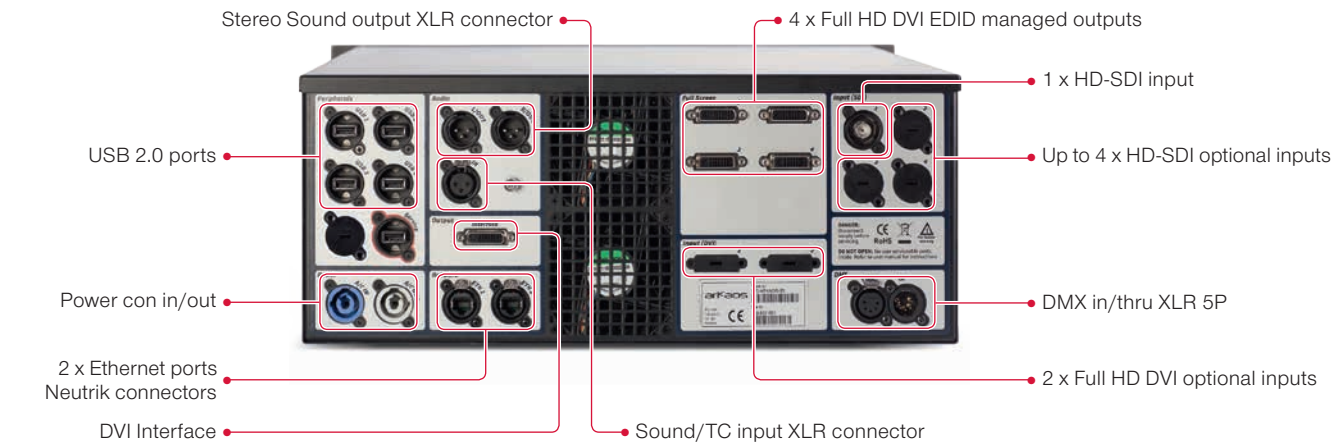

MEDIA SERVERS BACK

MEDIA SERVERS SERVERS COMPARISON TABLE

I/O SPECIFICATIONS	STAGE SERVER	STUDIO SERVER	STADIUM SERVER	STUDIO 4K SERVER
Interface output	1 (DVI/DP/HDMI)	1 (DVI)	1 (DVI)	1 (DP)
Output	2 (DVI)	4 (DVI)	6 (DVI)	4 (DP)
EDID Management	No	Yes	Yes	Yes
Input (Standard)	No	1 x HD-SDI	2 x HD-SDI	1 x HD-SDI
Input (Upgrade)	Up to 2 x HD-SDI or 2 x DVI	Up to 4 x HD-SDI & 2 x DVI	Up to 4 x HD-SDI & 2 x DVI	Up to 4 x HD-SDI & 2 x DVI
Output resolution	2 x Full HD	4 x Full HD	6 x Full HD	4 x 4K
DMX 5-pin connectors	Yes	Yes	Yes	Yes
Genlock	No	No	No	Yes
Framelock	No	No	No	Yes
USB	4 x USB 3.0 + 4 x USB 2	2 x USB 3.0 + 4 x USB 2	2 x USB 3.0 + 4 x USB 2	2 x USB 3.0 + 4 x USB 2
Balanced audio in/out (XLR)	No	Yes	Yes	Yes
Network	2	2	2	2
STORAGE				
System Drive	SSD 256 Gb	SSD 128 Gb	SSD 128 Gb	SSD 128 Gb
Separate Data Drive	No	SSD 256 Gb	SSD 480 Gb	SSD 256 Gb
SOFTWARE				
MediaMaster	Express / Pro	Pro	Pro	Pro
CuePlayer (in Theatre mode)	Yes	Yes	Yes	Yes
LED Mapper	Yes	Yes	Yes	Yes
Kling-Net Mapper	Yes	Yes	Yes	Yes
Video Mapper	Yes (Pro version only)	Yes	Yes	Yes
Acronis Backup System	Yes	Yes	Yes	Yes
Layers Full HD	3	Up to 12	Up to 12	Up to 12
Layers HD	5	12	12	12
Soft-Edge / Geometrical Correction	Yes (Pro version only)	Yes	Yes	Yes
CONTROL				
Control Display (front panel)	No	Yes	Yes	Yes
LED Strip (front panel)	No	Yes	Yes	Yes
DMX / MIDI / Keyboard	Yes	Yes	Yes	Yes
ArtNet / MA-Net	Yes	Yes	Yes	Yes
HARDWARE				
Voltage	107-240V auto switching	107-240V auto switching	107-240V auto switching	107-240V auto switching
Professional Connectors	No	Yes	Yes	Yes

MEDIA SERVERS EXTRA OPTIONS FOR THE SERVERS

EXTRA OPTIONS	STAGE SERVER	STUDIO SERVER	STADIUM SERVER	STUDIO 4K SERVER
2 x HD SDI INPUTS	1	2	1	2
	or	and	and	and
1 x DVI INPUT	1	1	1	1
	or	or	or	or
2 x DVI INPUTS	1	1	1	1