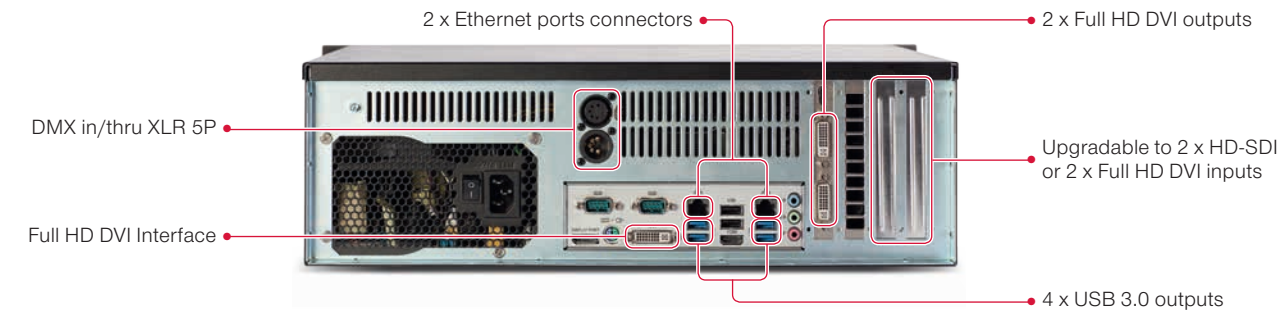

SERVERS
STAGE
STUDIO
STADIUM
STUDIO 4K

MEDIA SERVERS FRONT

MEDIA SERVERS BACK

MEDIA SERVERS SERVERS COMPARISON TABLE

I/O SPECIFICATIONS	STAGE SERVER	STUDIO SERVER	STADIUM SERVER	STUDIO 4K SERVER
Interface output	1 (DVI/DP/HDMI)	1 (DVI)	1 (DVI)	1 (DP)
Output	2 (DVI)	4 (DVI)	6 (DVI)	4 (DP)
EDID Management	No	Yes	Yes	Yes
Input (Standard)	No	1 x HD-SDI	2 x HD-SDI	1 x HD-SDI
Input (Upgrade)	Up to 2 x HD-SDI or 2 x DVI	Up to 4 x HD-SDI & 2 x DVI	Up to 4 x HD-SDI & 2 x DVI	Up to 4 x HD-SDI & 2 x DVI
Output resolution	2 x Full HD	4 x Full HD	6 x Full HD	4 x 4K
DMX 5-pin connectors	Yes	Yes	Yes	Yes
Genlock	No	No	No	Yes
Framelock	No	No	No	Yes
USB	4 x USB 3.0 + 4 x USB 2	2 x USB 3.0 + 4 x USB 2	2 x USB 3.0 + 4 x USB 2	2 x USB 3.0 + 4 x USB 2
Balanced audio in/out (XLR)	No	Yes	Yes	Yes
Network	2	2	2	2
STORAGE				
System Drive	SSD 256 Gb	SSD 128 Gb	SSD 128 Gb	SSD 128 Gb
Separate Data Drive	No	SSD 256 Gb	SSD 480 Gb	SSD 256 Gb
SOFTWARE				
MediaMaster	Express / Pro	Pro	Pro	Pro
CuePlayer (in Theatre mode)	Yes	Yes	Yes	Yes
LED Mapper	Yes	Yes	Yes	Yes
Kling-Net Mapper	Yes	Yes	Yes	Yes
Video Mapper	Yes (Pro version only)	Yes	Yes	Yes
Acronis Backup System	Yes	Yes	Yes	Yes
Layers Full HD	3	Up to 12	Up to 12	Up to 12
Layers HD	5	12	12	12
Soft-Edge / Geometrical Correction	Yes (Pro version only)	Yes	Yes	Yes
CONTROL				
Control Display (front panel)	No	Yes	Yes	Yes
LED Strip (front panel)	No	Yes	Yes	Yes
DMX / MIDI / Keyboard	Yes	Yes	Yes	Yes
ArtNet / MA-Net	Yes	Yes	Yes	Yes
HARDWARE				
Voltage	107-240V auto switching	107-240V auto switching	107-240V auto switching	107-240V auto switching
Professional Connectors	No	Yes	Yes	Yes