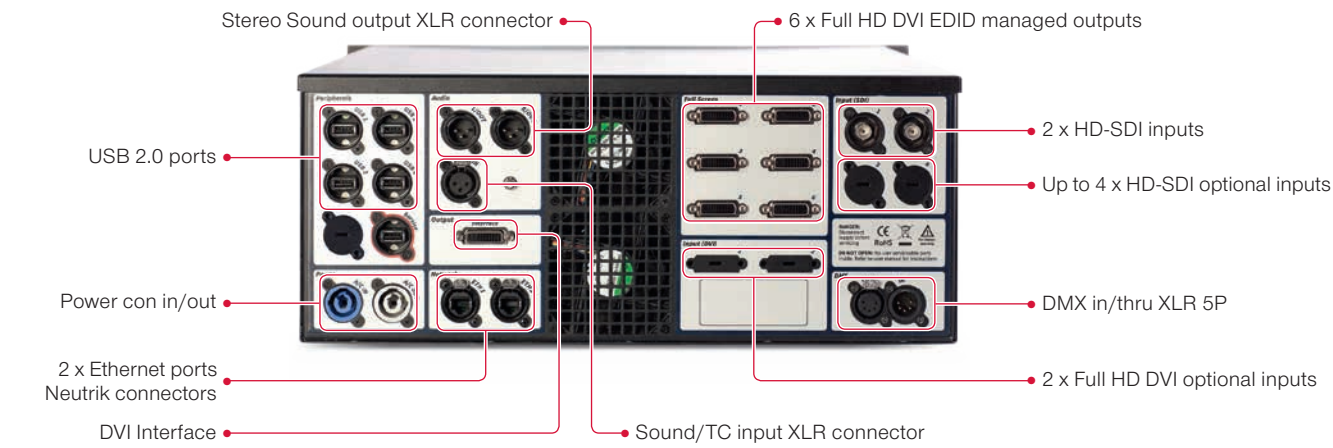

MEDIA SERVERS BACK

MEDIA SERVERS SERVERS COMPARISON TABLE

I/O SPECIFICATIONS	STAGE SERVER	STUDIO SERVER	STADIUM SERVER	STUDIO 4K SERVER
Interface output	1 (DVI/DP/HDMI)	1 (DVI)	1 (DVI)	1 (DP)
Output	2 (DVI)	4 (DVI)	6 (DVI)	4 (DP)
EDID Management	No	Yes	Yes	Yes
Input (Standard)	No	1 x HD-SDI	2 x HD-SDI	1 x HD-SDI
Input (Upgrade)	Up to 2 x HD-SDI or 2 x DVI	Up to 4 x HD-SDI & 2 x DVI	Up to 4 x HD-SDI & 2 x DVI	Up to 4 x HD-SDI & 2 x DVI
Output resolution	2 x Full HD	4 x Full HD	6 x Full HD	4 x 4K
DMX 5-pin connectors	Yes	Yes	Yes	Yes
Genlock	No	No	No	Yes
Framelock	No	No	No	Yes
USB	4 x USB 3.0 + 4 x USB 2	2 x USB 3.0 + 4 x USB 2	2 x USB 3.0 + 4 x USB 2	2 x USB 3.0 + 4 x USB 2
Balanced audio in/out (XLR)	No	Yes	Yes	Yes
Network	2	2	2	2
STORAGE				
System Drive	SSD 256 Gb	SSD 128 Gb	SSD 128 Gb	SSD 128 Gb
Separate Data Drive	No	SSD 256 Gb	SSD 480 Gb	SSD 256 Gb
SOFTWARE				
MediaMaster	Express / Pro	Pro	Pro	Pro
CuePlayer (in Theatre mode)	Yes	Yes	Yes	Yes
LED Mapper	Yes	Yes	Yes	Yes
Kling-Net Mapper	Yes	Yes	Yes	Yes
Video Mapper	Yes (Pro version only)	Yes	Yes	Yes
Acronis Backup System	Yes	Yes	Yes	Yes
Layers Full HD	3	Up to 12	Up to 12	Up to 12
Layers HD	5	12	12	12
Soft-Edge / Geometrical Correction	Yes (Pro version only)	Yes	Yes	Yes
CONTROL				
Control Display (front panel)	No	Yes	Yes	Yes
LED Strip (front panel)	No	Yes	Yes	Yes
DMX / MIDI / Keyboard	Yes	Yes	Yes	Yes
ArtNet / MA-Net	Yes	Yes	Yes	Yes
HARDWARE				
Voltage	107-240V auto switching	107-240V auto switching	107-240V auto switching	107-240V auto switching
Professional Connectors	No	Yes	Yes	Yes

MEDIA SERVERS EXTRA OPTIONS FOR THE SERVERS

EXTRA OPTIONS	STAGE SERVER	STUDIO SERVER	STADIUM SERVER	STUDIO 4K SERVER
2 x HD SDI INPUTS	1	2	1	2
	or	and	and	and
1 x DVI INPUT	1	1	1	1
	or	or	or	or
2 x DVI INPUTS	1	1	1	1