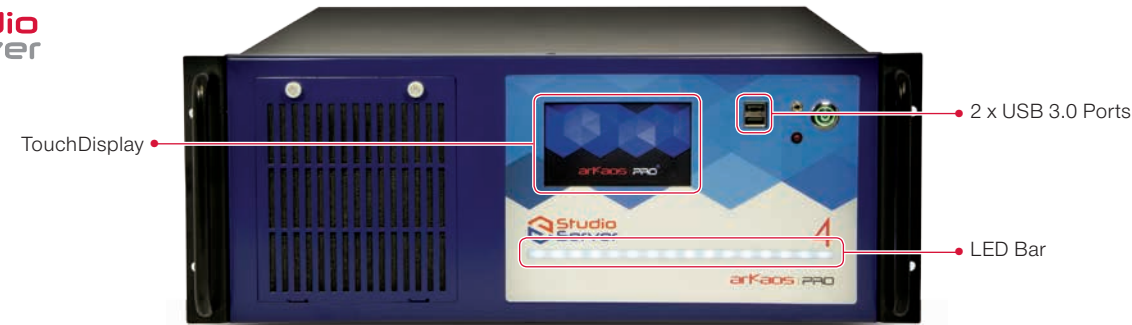

MEDIA SERVERS FRONT