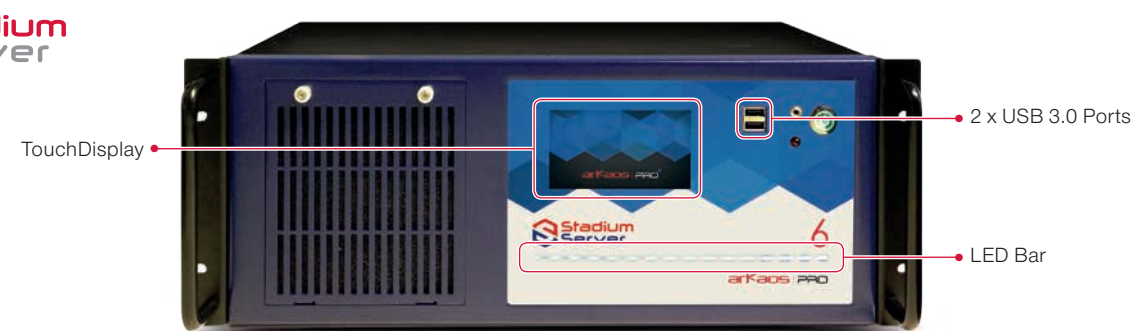

MEDIA SERVERS FRONT