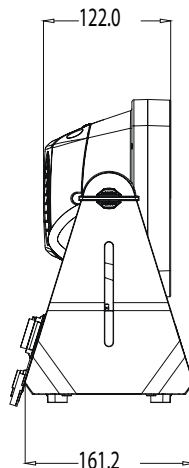

Features and specifications
subject to change without notice.

adamhall.com

ZENIT® W600

OUTDOOR LED WASH LIGHT

PHOTOMETRICAL DATA

Luminous flux	Chromaticity coordinates	
All LEDs on	20932 lm	x 0.295 y 0.203
Red	5642 lm	x 0.687 y 0.307
Green	5703 lm	x 0.156 y 0.686
Blue	1682 lm	x 0.151 y 0.028
White	8170 lm	x 0.314 y 0.327

SPECIFICATIONS

Source	
Number of LEDs	40
LED type	15 W Cree
Colour spectrum	RGBW
Average LED lifetime	50000 hrs.
Electrical Specifications & Connections	
Operating voltage	100 V AC - 240 V AC, 50 - 60 Hz
Power consumption	565 W
Power factor	0.99 PF (120V) / 0.96 PF (230V)
Power connector	IP65
DMX IN	5-pin IP65
DMX OUT	5-Pol IP65
Thermic Specifications	
Ambient temp (during operation)	-15 - 45 °C
Mechanical specifications	
Width	463 mm
Length	291 mm
Height	161 mm
Weight	13 kg
Control	
Control options	W-DMX™, DMX, RDM (via DMX und W-DMX™), stand alone
DMX modes	10-channel, 15-channel, 2-channel, 3-channel, 4-channel, 8-1 channel, 8-2 channel
DMX functions	Auto programs, colour macro, CTC (Colour Temperature Correction), dimmer, dimmer curve, dimmer fine, dimmer response, RGBW, RGBW fine, strobe
Standalone modes	Auto programs, colour macro, master / slave mode, settings, static, system info, tunable white, user colours
Approval & rating	
Rigging	
Mounting Positions	Horizontally or vertically
Mounting points	1 pair or 2 pairs of 1/4-turn locking points 2 x omega brackets with 1/4-turn quick locks
Working Position	Any (360°) safety cable attachment point