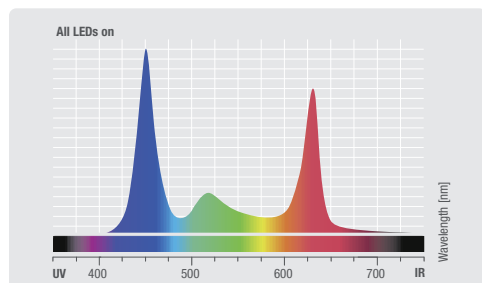

Features and specifications
subject to change without notice.

adamhall.com

ZENIT® W600

OUTDOOR LED WASH LIGHT

PHOTOMETRICAL DATA

Luminous flux	Chromaticity coordinates	
All LEDs on	20932 lm	x 0.295 y 0.203
Red	5642 lm	x 0.687 y 0.307
Green	5703 lm	x 0.156 y 0.686
Blue	1682 lm	x 0.151 y 0.028
White	8170 lm	x 0.314 y 0.327

SPECIFICATIONS

Source	
Number of LEDs	40
LED type	15 W Cree
Colour spectrum	RGBW
Average LED lifetime	50000 hrs.
Electrical Specifications & Connections	
Operating voltage	100 V AC - 240 V AC, 50 - 60 Hz
Power consumption	565 W
Power factor	0.99 PF (120V) / 0.96 PF (230V)
Power connector	IP65
DMX IN	5-pin IP65
DMX OUT	5-Pol IP65
Thermic Specifications	
Ambient temp (during operation)	-15 - 45 °C
Mechanical specifications	
Width	463 mm
Length	291 mm
Height	161 mm
Weight	13 kg
Control	
Control options	W-DMX™, DMX, RDM (via DMX und W-DMX™), stand alone
DMX modes	10-channel, 15-channel, 2-channel, 3-channel, 4-channel, 8-1 channel, 8-2 channel
DMX functions	Auto programs, colour macro, CTC (Colour Temperature Correction), dimmer, dimmer curve, dimmer fine, dimmer response, RGBW, RGBW fine, strobe
Standalone modes	Auto programs, colour macro, master / slave mode, settings, static, system info, tunable white, user colours
Approval & rating	
Rigging	
Mounting Positions	Horizontally or vertically
Mounting points	1 pair or 2 pairs of 1/4-turn locking points 2 x omega brackets with 1/4-turn quick locks
Working Position	Any (360°) safety cable attachment point