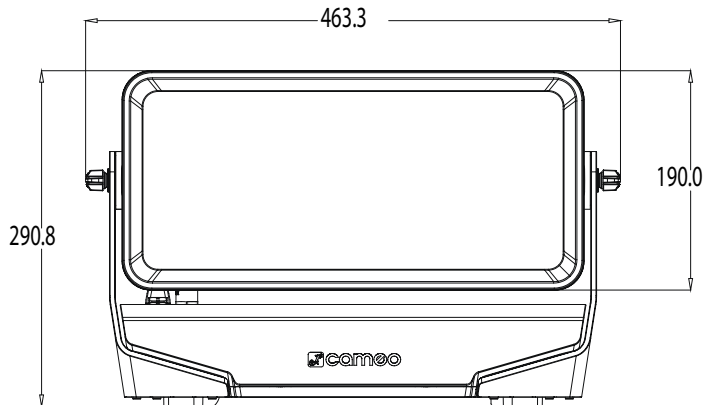

Features and specifications
subject to change without notice.

adamhall.com

ZENIT® W600

OUTDOOR LED WASH LIGHT

PHOTOMETRICAL DATA

Luminous flux	Chromaticity coordinates	
All LEDs on	20932 lm	x 0.295 y 0.203
Red	5642 lm	x 0.687 y 0.307
Green	5703 lm	x 0.156 y 0.686
Blue	1682 lm	x 0.151 y 0.028
White	8170 lm	x 0.314 y 0.327

INCLUDED ITEMS

2 x Omega Brackets
Power cable

OPTIONAL ACCESSORIES

CLZW6004B - 4-Way Barndoor
CLZW600SMLS20 - SnapMag Filter 25°
CLZW600SMLS40 - SnapMag Filter 45°
CLZW600SMLS100 - SnapMag Filter 100°
CLZW600SMLS6010 - SnapMag Filter 60° x 10°

SPECIFICATIONS

Source	
Number of LEDs	40
LED type	15 W Cree
Colour spectrum	RGBW
Average LED lifetime	50000 hrs.
Electrical Specifications & Connections	
Operating voltage	100 V AC - 240 V AC, 50 - 60 Hz
Power consumption	565 W
Power factor	0.99 PF (120V) / 0.96 PF (230V)
Power connector	IP65
DMX IN	5-pin IP65
DMX OUT	5-Pol IP65
Thermic Specifications	
Ambient temp (during operation)	-15 - 45 °C
Mechanical specifications	
Width	463 mm
Length	291 mm
Height	161 mm
Weight	13 kg
Control	
Control options	W-DMX™, DMX, RDM (via DMX und W-DMX™), stand alone
DMX modes	10-channel, 15-channel, 2-channel, 3-channel, 4-channel, 8-1 channel, 8-2 channel
DMX functions	Auto programs, colour macro, CTC (Colour Temperature Correction), dimmer, dimmer curve, dimmer fine, dimmer response, RGBW, RGBW fine, strobe
Standalone modes	Auto programs, colour macro, master / slave mode, settings, static, system info, tunable white, user colours
Approval & rating	
Rigging	
Mounting Positions	Horizontally or vertically
Mounting points	1 pair or 2 pairs of 1/4-turn locking points 2 x omega brackets with 1/4-turn quick locks
Working Position	Any (360°) safety cable attachment point