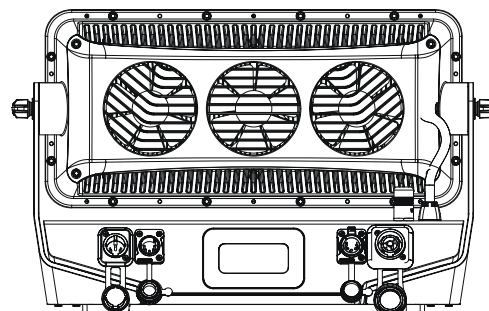

Features and specifications
subject to change without notice.

adamhall.com

ZENIT® W600

OUTDOOR LED WASH LIGHT

PHOTOMETRICAL DATA

Luminous flux	Chromaticity coordinates	
All LEDs on	20932 lm	x 0.295 y 0.203
Red	5642 lm	x 0.687 y 0.307
Green	5703 lm	x 0.156 y 0.686
Blue	1682 lm	x 0.151 y 0.028
White	8170 lm	x 0.314 y 0.327

INCLUDED ITEMS

2 x Omega Brackets
Power cable

OPTIONAL ACCESSORIES

CLZW6004B - 4-Way Barndoor
CLZW600SMLS20 - SnapMag Filter 25°
CLZW600SMLS40 - SnapMag Filter 45°
CLZW600SMLS100 - SnapMag Filter 100°
CLZW600SMLS6010 - SnapMag Filter 60° x 10°