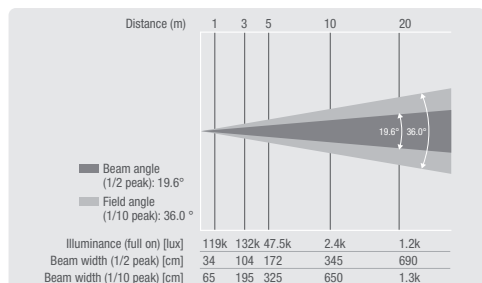

Features and specifications
subject to change without notice.

adamhall.com

ZENIT® W600

OUTDOOR LED WASH LIGHT

PHOTOMETRICAL DATA

Luminous flux	Chromaticity coordinates	
All LEDs on	20932 lm	x 0.295 y 0.203
Red	5642 lm	x 0.687 y 0.307
Green	5703 lm	x 0.156 y 0.686
Blue	1682 lm	x 0.151 y 0.028
White	8170 lm	x 0.314 y 0.327

SPECIFICATIONS

Source	
Number of LEDs	40
LED type	15 W Cree
Colour spectrum	RGBW
Average LED lifetime	50000 hrs.
Electrical Specifications & Connections	
Operating voltage	100 V AC - 240 V AC, 50 - 60 Hz
Power consumption	565 W
Power factor	0.99 PF (120V) / 0.96 PF (230V)
Power connector	IP65
DMX IN	5-pin IP65
DMX OUT	5-Pol IP65
Thermic Specifications	
Ambient temp (during operation)	-15 - 45 °C
Mechanical specifications	
Width	463 mm
Length	291 mm
Height	161 mm
Weight	13 kg
Control	
Control options	W-DMX™, DMX, RDM (via DMX und W-DMX™), stand alone
DMX modes	10-channel, 15-channel, 2-channel, 3-channel, 4-channel, 8-1 channel, 8-2 channel
DMX functions	Auto programs, colour macro, CTC (Colour Temperature Correction), dimmer, dimmer curve, dimmer fine, dimmer response, RGBW, RGBW fine, strobe
Standalone modes	Auto programs, colour macro, master / slave mode, settings, static, system info, tunable white, user colours
Approval & rating	
Rigging	
Mounting Positions	Horizontally or vertically
Mounting points	1 pair or 2 pairs of 1/4-turn locking points 2 x omega brackets with 1/4-turn quick locks
Working Position	Any (360°) safety cable attachment point